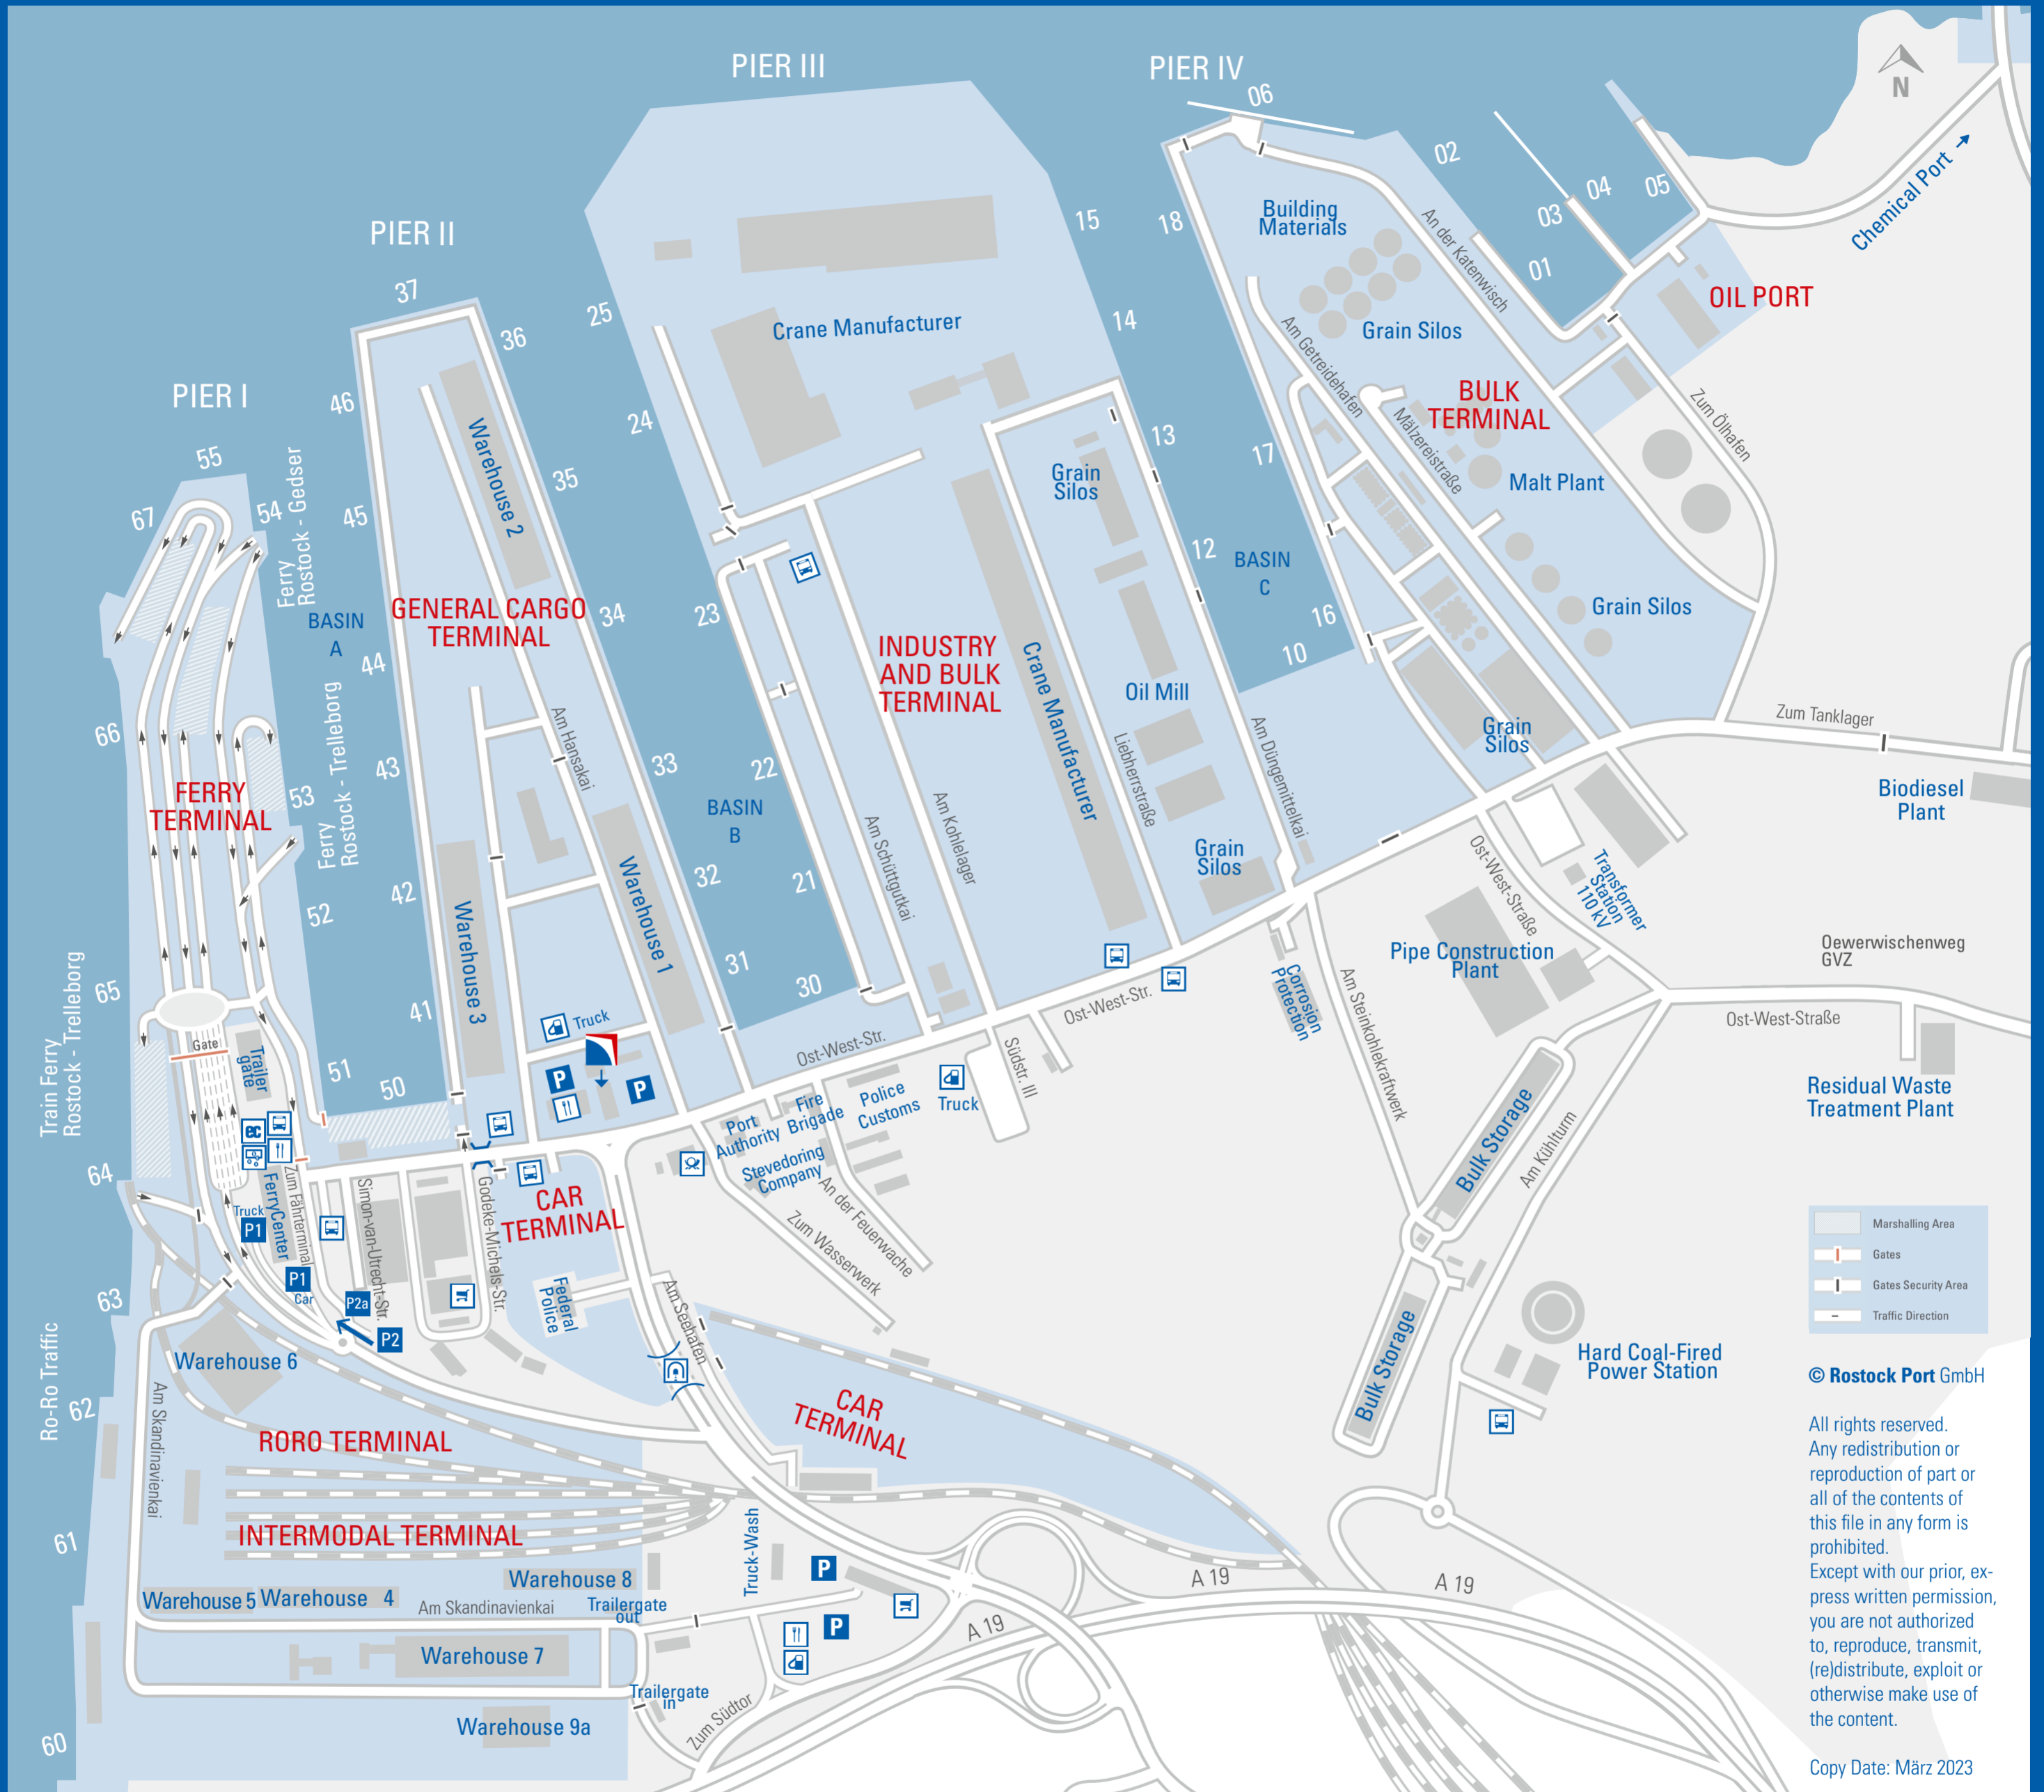

# Port Map Rostock Port

Marshalling Area  
 Gates  
 Gates Security Area  
 Traffic Direction

© Rostock Port GmbH  
 All rights reserved.  
 Any redistribution or reproduction of part or all of the contents of this file in any form is prohibited.  
 Except with our prior, express written permission, you are not authorized to, reproduce, transmit, (re)distribute, exploit or otherwise make use of the content.  
 Copy Date: März 2023