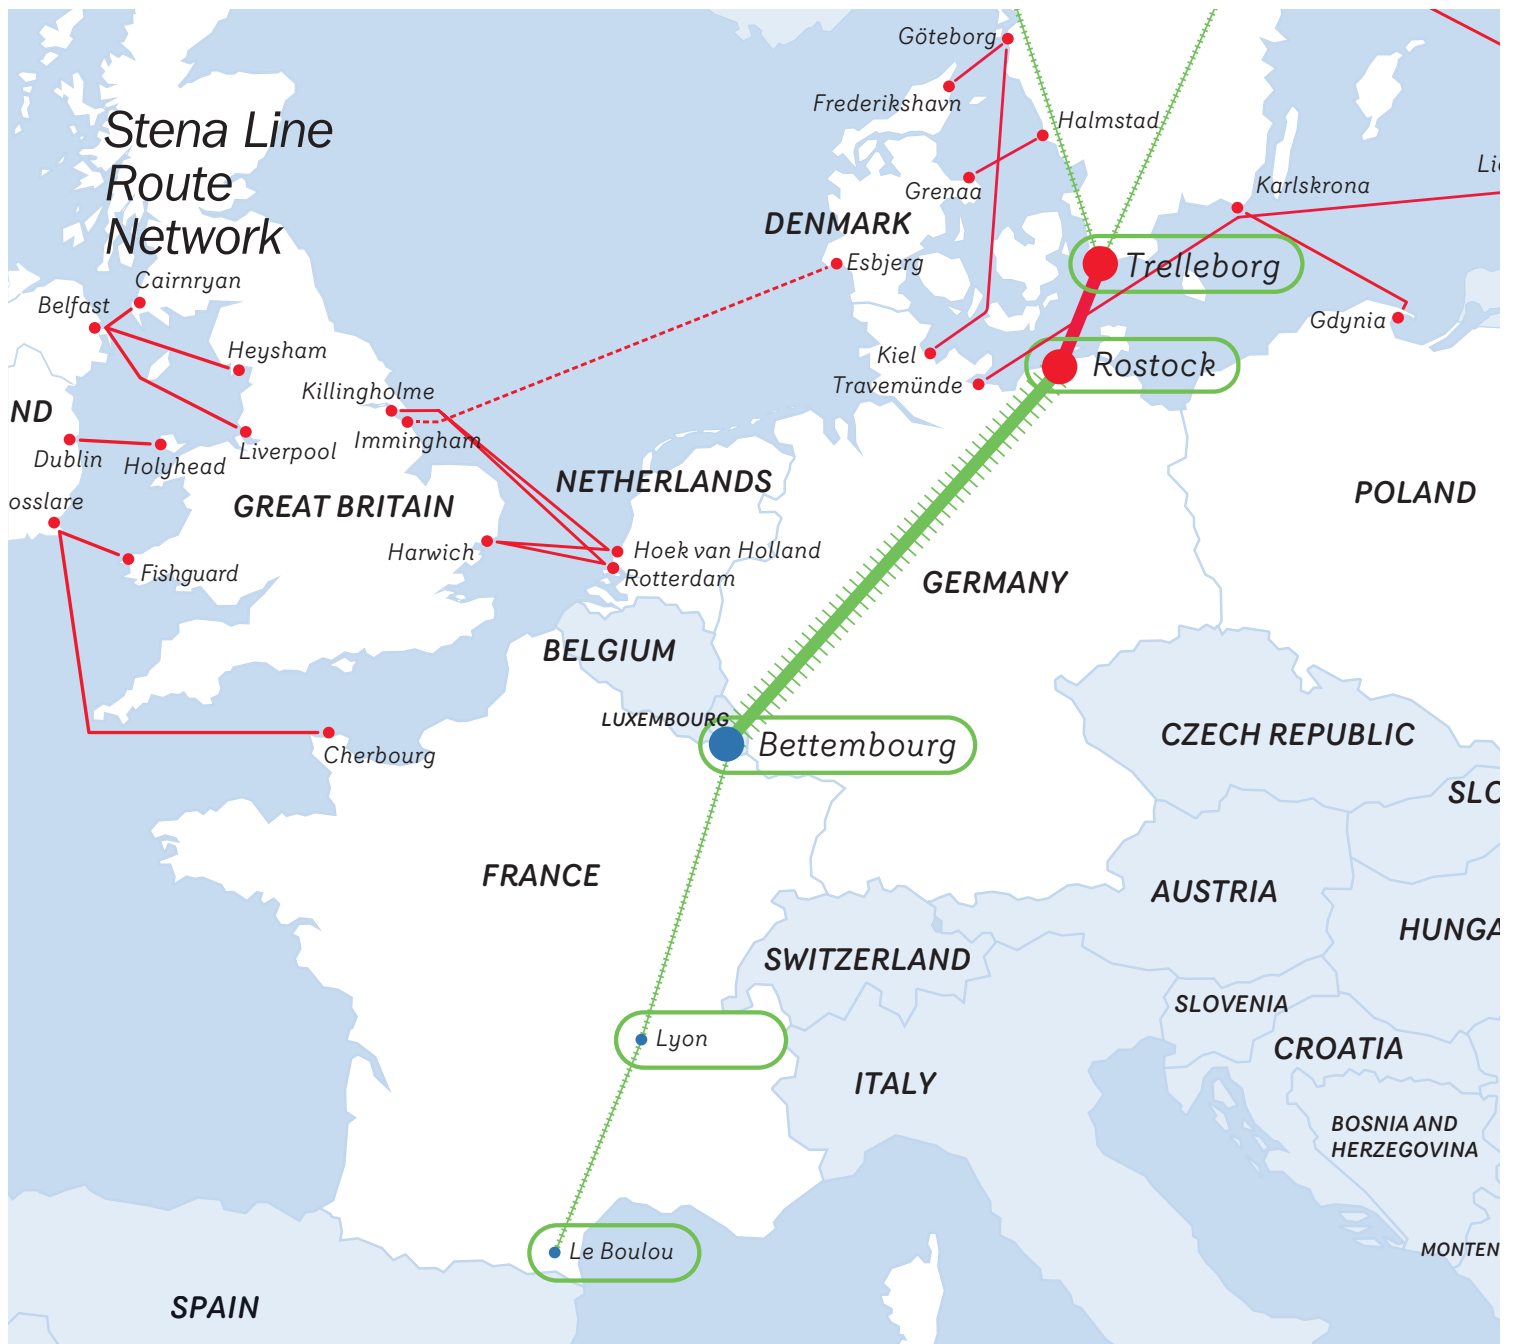

Contact

For reservation:

Stena Line

Intermodal Customer Support Team
Telephone: + +49 381 666 37 933
Email freightbooking.intermodal@stenaline.com

Terminal:

Port of Trelleborg

Strandridaregatan 2
SE-231 62 Trelleborg
+46 (0)410 65060
check-in.trelleborg@stenaline.com

Opening hours: Mon-Sat 05:30-23:30
Sun 06:30-24:00
Service gate Mon-Sun 24/7

Freight parking coordinates:
Lat 55.37156°N, Long 3.14079°E

CFL Terminals

Eurohub Intermodal
LU-3434 Dudelange
Telephone: +352 (0)4996 108
Email: info@cfl-terminals.eu
Opening hours: 24/7

Commercial inquiries:

Western Europe
Harun Wardak
Shipping Logistics Sales Manager
+31(0)174 389 453
harun.wardak@stenaline.com

Scandinavia
Arnela Dzindic
Area Sales Manager
+46 739 421747
arnela.dzindic@stenaline.com

Central Europe
Nadine Albrecht
Area Sales Manager
+49 171 1867636
nadine.albrecht@stenaline.com